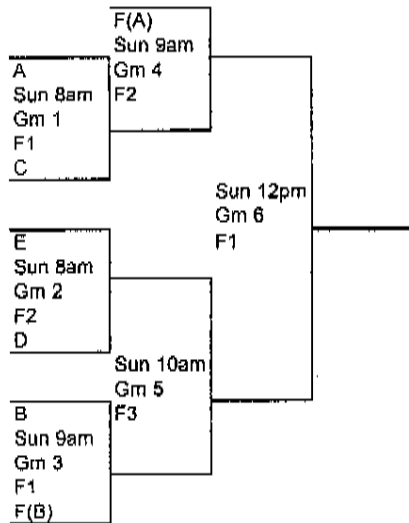

1 - 1 Bracket

4 Home runs

1st Place $200 + Unpaid Berth to WSL Nationals
2nd place $100 + Unpaid Berth to WSL Nationals