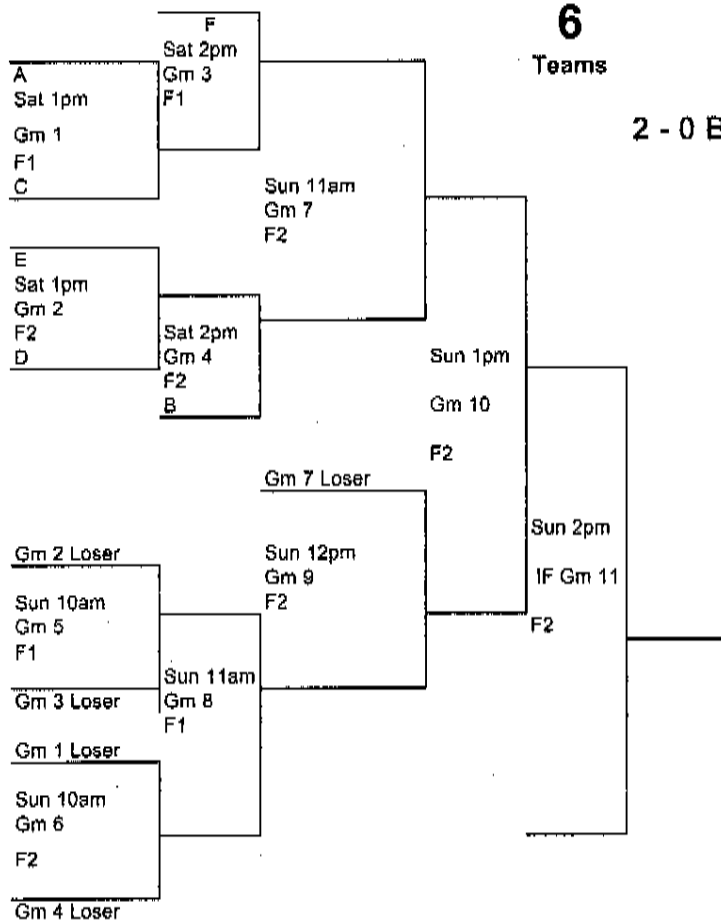

F

Shep's/Swat Team
8:00AM
F3
10AM
F3
Dogg Pound
11AM
F2
Schmidt Roofing/Jimmy's
9:00AM
F3
Young Guns/Mickey's Pizza

Winner F(B)
Loser F(A)

6 Teams

2 - 0 Bracket

7 Home Runs

- 1st Place-\$500 + Unpaid WSL Nationals Berth
- 2nd Place-\$200 + Unpaid WSL National Berth
- 3rd Place-\$100 + Unpaid WSL National Berth