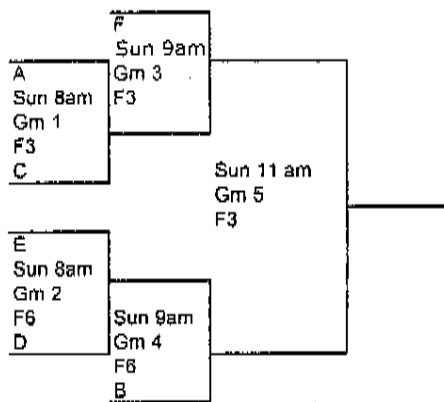

0 - 2 Bracket

1 Home run

1st Place -$75 + unpaid WSL Nationals Berth